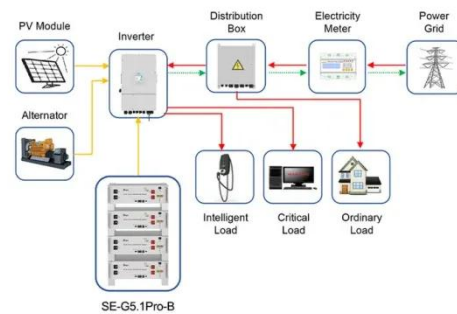

How To Connect Solar Inverter To WiFi - TechFine Step-by ...

This article provides a clear, step-by-step guide on how to connect solar inverter to wifi, ensuring seamless integration and real-time performance tracking.

Application scenarios of energy storage battery products