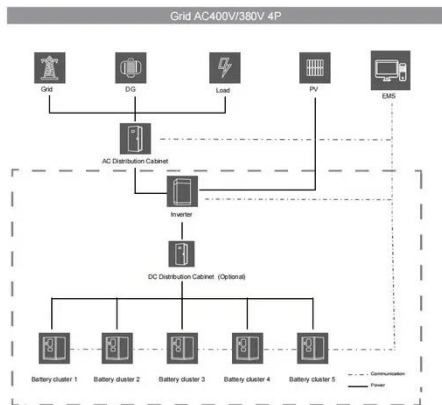

### How to Connect Your Solar Inverter to WiFi

This guide will help you connect your solar inverter to WiFi, using common inverter models as a general reference.

### How To Connect Solar Inverter To WiFi - ...

This article provides a clear, step-by-step guide on how to connect solar inverter to wifi, ensuring seamless integration and real-time ...

### The Ultimate Guide to Setting Up a Solar ...

By following the detailed steps outlined in this guide, you can establish a robust WiFi connection for your solar inverter, empowering ...

## How To Use Wifi To Connect A Solar Inverter?

This guide provides a step-by-step process for connecting your Growatt solar inverter to WiFi, enabling you to monitor and manage ...