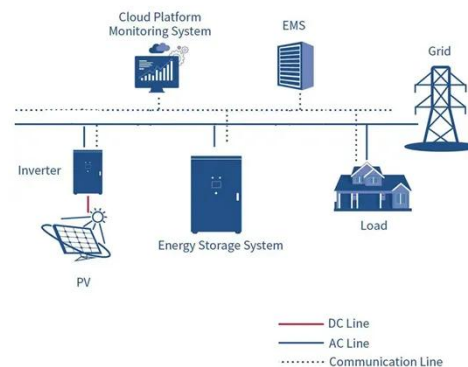

### The Ultimate Guide to Setting Up a Solar ...

By following the detailed steps outlined in this guide, you can establish a robust WiFi connection for your solar inverter, empowering ...

## How To Use Wifi To Connect A Solar Inverter?

This guide provides a step-by-step process for connecting your Growatt solar inverter to WiFi, enabling you to monitor and manage ...

## Shipping Container Solar Systems in Remote Locations: An ...

Discover how Higher Wire shipping container solar systems provide reliable, off-grid power for remote worksites and projects.

## UNLOCKING OFF-GRID POWER: THE ULTIMATE GUIDE TO SOLAR ...

Solar energy containers encapsulate cutting-edge technology designed to

capture and convert sunlight into usable electricity, particularly in remote or off-grid locations. ...