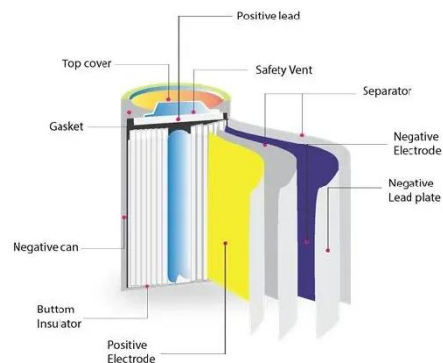

How to Test the Health of a Lead-Acid Battery

To test the health of a lead-acid battery, you need to measure its voltage, perform a load test, and check the electrolyte's specific gravity. These tests help determine whether ...