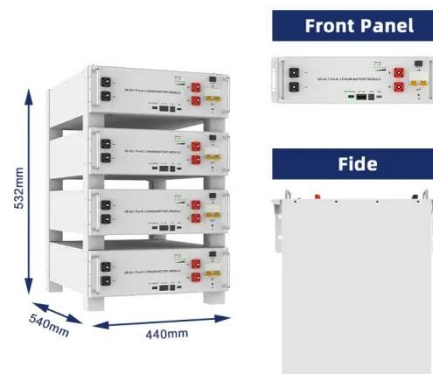

Shanghai accelerates dual-megabits network construction with 5G ...

Shanghai is set to revolutionize its telecommunications landscape by embarking on an ambitious project to establish a dual-megabits network, with plans to construct a total of ...