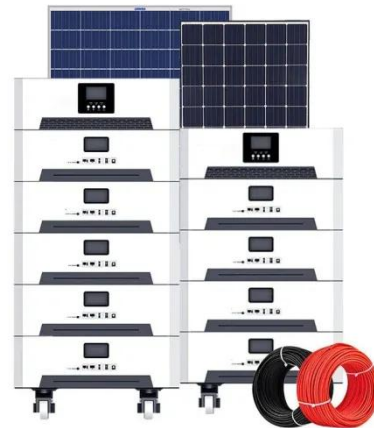

with facilitating wireless communication

...

5G base station architecture, Part 1: Evolution

The other recent big 5G meeting took place shortly thereafter on April 14-15 in Palo Alto, CA. This was called the 5G Forum USA ...

A person with parents from different countries / races

what do you call a person who has two races mixed as their parents are from different races? I.e. an American mother and a German father.

Contact Us

For catalog requests, pricing, or partnerships, please contact: