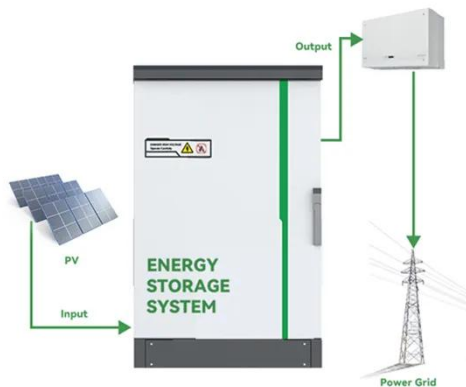

reference designs and start designing.

Key Mobile Network Equipment and Functions

A Base Transceiver Station (BTS) is a critical piece of equipment in a mobile network, responsible for handling communication ...

Classify in vs. Classify into

"I am going to classify these faults into 4 categories: This is the most precise, and uses the word classify to mean "divide into classes"; it is what you would use if you were ...