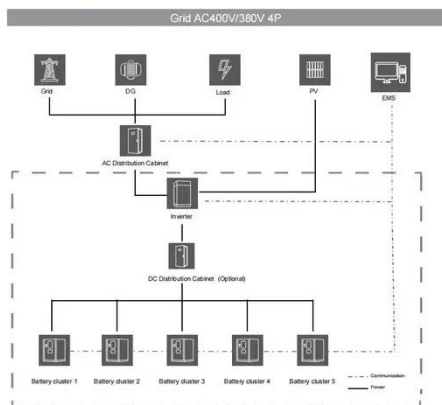

Why does 5g base station consume so much power and how ...

The power consumption of the 5G base station mainly comes from the AU module processing and conversion and high power-consuming high radio frequency signals, the ...

5G base stations use a lot more energy than 4G base stations...

A typical 5G base station consumes up to twice or more the power of a 4G base

station, writes MTN Consulting Chief Analyst Matt Walker in a new report entitled " Operators ...

What is 5G Energy Consumption?

The 5G network is a dynamic system that consumes energy continually and responds to spikes in network activity. Over 70% of this energy is consumed by RAN ...

Power Consumption: 5G Basestations Are Hungry, Hungry ...