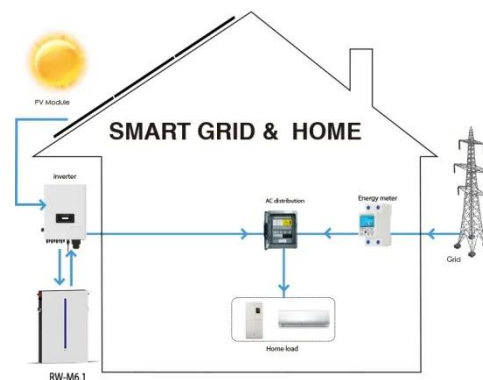

HOW MUCH POWER DOES A 5G BASE STATION USE

How much does a base station energy storage power supply cost As of recent data, the average cost of a BESS is approximately $400-$600 per kWh. Here's a simple breakdown: This ...