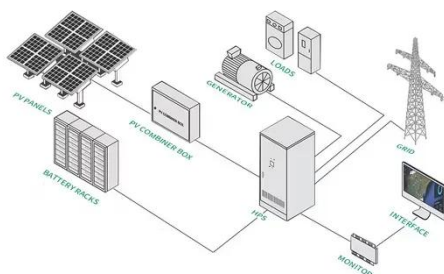

### How do I determine the right inverter capacity for my home?

Here are the 3 steps to determine the right inverter capacity for your home. The first step is to calculate your total power requirements, which is the sum of the appliances' voltages. This involves listing all the appliances and devices you intend to power.

## How big is the power of a home inverter

---

### What Size Inverter Do I Need

What size inverter do you need? This guide covers wattage calculations, surge power, and key factors to help you choose the right inverter size.

### What Size Inverter Will Run a Home?

What is an Inverter? Why is it Important? An inverter is an electronic device that acts as a bridge between stored energy in the ...