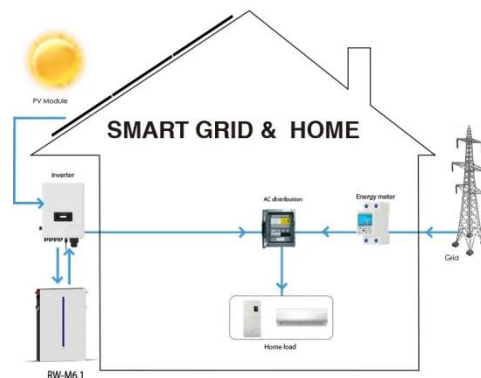

## How Big of an Inverter Do I Need to Run a Whole House?

Choosing the right size of an inverter is a critical decision when planning to power your entire house with solar energy. Inverters serve as the bridge between your solar panels, ...

## What Size Power Inverter Is Needed for a House [Full Guide]

Imagine you're preparing for a power outage or setting up a solar system for

your house. You know you need a power inverter, but the big question is: How big of a power ...

### What size inverter do I need to power my entire house?

Want to power your entire home with solar energy? Learn how to calculate the size of a solar inverter based on your home's electricity needs and get tips on choosing ...

### What Size Inverter Will Run a Home?

What is an Inverter? Why is it Important? An inverter is an electronic device that

acts as a bridge between stored energy in the battery and the electricity required to power the ...