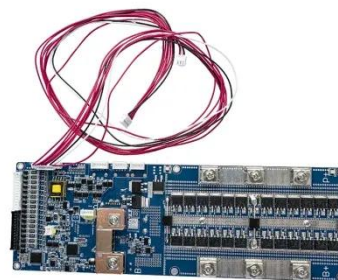

transceiver station

A transceiver station, also known as a base station or cell site in the context of mobile communications, is a critical component in wireless communication networks. Its ...