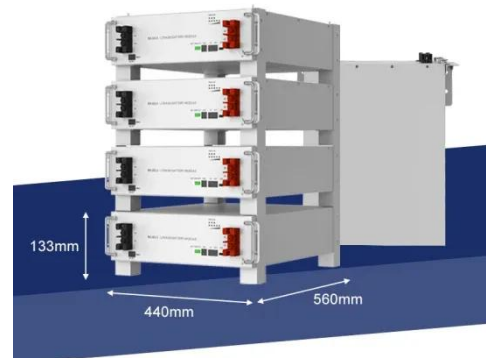

Complete Guide to 5G Base Station

...

Explore how 5G base stations are built--from site planning and cabinet installation to power systems and cooling solutions. Learn the ...