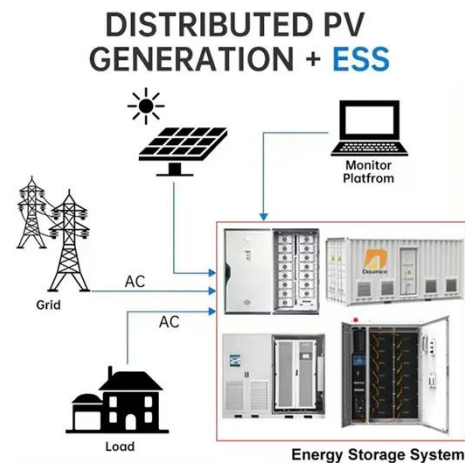

Uninterruptible Power Supply (UPS) Backup Battery Cabinets

...

Arimon uninterruptible power supply (UPS) backup battery cabinets are available for either front access batteries or top terminal (monobloc) batteries. All battery cabinets are ...

GE LP10-11 GE UPS INTERNAL BATTERY 2X 14AH MATCHING BATTERY CABINETS

GE LP10-11 GE UPS INTERNAL BATTERY 2X 14AH MATCHING BATTERY CABINETS GIVING 43 MINUTES AUTONOMY@10KVA, distributed by Kempston Controls. Shipping to 240+ ...

LP33 Series UPS, S2, 15-100kVA

UPS Module with Matching External Cabinetry1,2,3 Optional Input Optional Maintenance LP33 Series UPS LP33 Series UPS Matching Transformer Cabinet1 Bypass ...