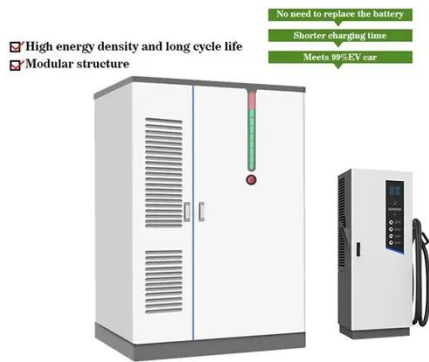

Full power pure sine wave 72v inverter