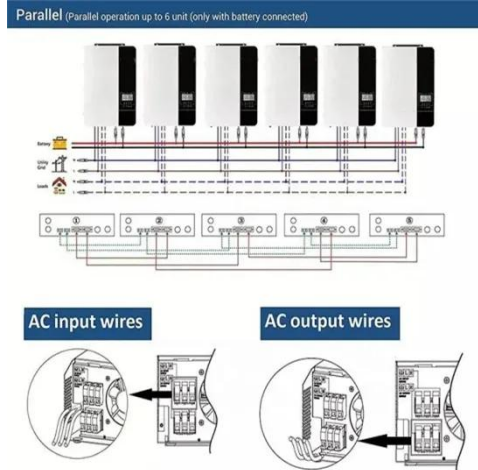

single, compact unit. How safe is the ESS cabinet? Safety is a top priority in this system. The ...

All-in-One Energy Storage Cabinet & BESS Cabinets

AZE's All-in-One Energy Storage Cabinet & BESS Cabinets offer modular, scalable, and safe energy storage solutions. Featuring lithium-ion batteries, smart BMS, and thermal ...

All-in-One Energy Storage Cabinet & BESS ...

AZE's All-in-One Energy Storage Cabinet & BESS Cabinets offer modular, scalable, and safe energy storage solutions. Featuring lithium-ion ...