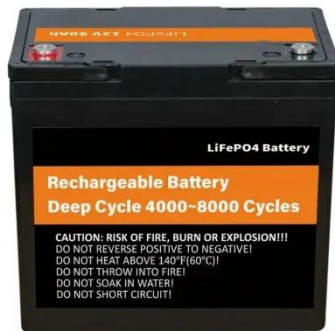

Energy storage cabinet inverter ESS power base station