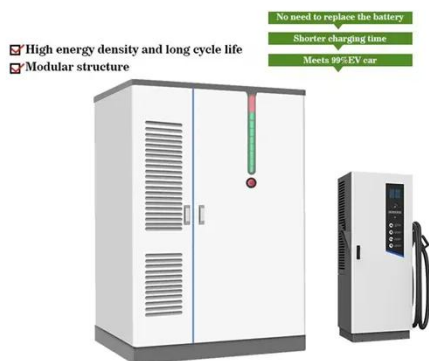

Best Portable 1000W Power Stations for Camping, Emergency...

Finding a reliable portable power station with 1000W output is essential for camping, outdoor adventures, emergency backup, and off-grid power needs. These devices offer a ...