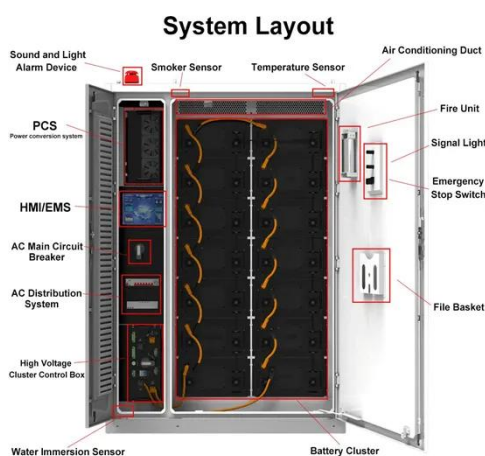

1500W Inverter With Dual USB Universal Socket , DC 12V To AC 220V

Power your devices with a 1500W power Inverter. Reliable 12V input, 220V-230V output. 1-year warranty and global plug compatibility. Free shipping

Dual Voltage 12V/24V to 220V 350W 700W 0.7kw Modified Sine Wave Inverter

Dual Voltage 12v/24v To 220v 350w 700w 0.7kw Modified Sine Wave Inverter Power inverter converts 12V or 24V DC from battery or car lighter to AC 110V or 220V ...

Congsin 300W Modified Sine Wave Inverter , 12V DC to 220V AC , Dual ...

The Congsin 300W Modified Sine Wave Inverter converts 12V DC to 220V AC with dual USB ports, universal plug, and battery clips, making it ideal for automotive, camping, and ...