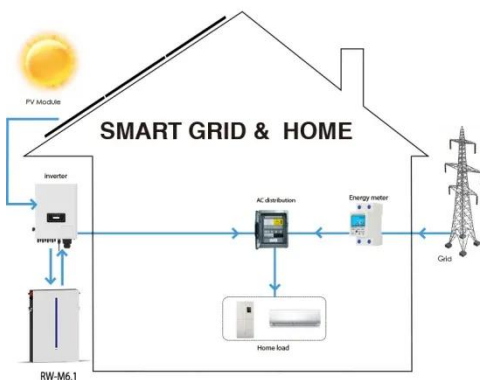

6kVA UPS

A 6kVA UPS provides reliable backup power and helps safeguard your devices during unexpected outages or surges. Ideal for offices, data centers, and home setups with ...

S4K4U-C 6 kVA and S4K6U-C 10 kVA Industrial On-Line ...

S4K4U-C 6 kVA and S4K6U-C 10 kVA Industrial On-Line UPS The SolaHD S4K4U6000C and S4K6U10KC Industrial UPS Series are the first true On-Line industrial UPS ...

Vertiv(TM) Liebert® GXT5 UPS

This 6kVA/6kW online double conversion UPS offers continuous power conditioning in centralized and edge locations. With unity power factor (1.0), it allows more connected loads saving space ...

- ☒ TELECOM CABINET
- ☒ BRAND NEW ORIGINAL
- ☒ HIGH-EFFICIENCY

KOHLER PW 1000 6kVA: Single-phase UPS

Optional external battery cabinets are available to increase the UPS autonomy