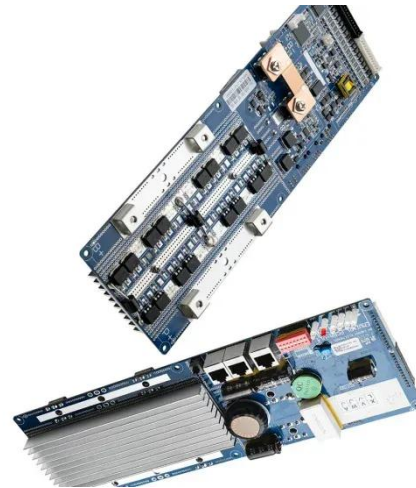

direct current (DC) from a battery into 120V alternating current (AC), allowing you to power standard ...