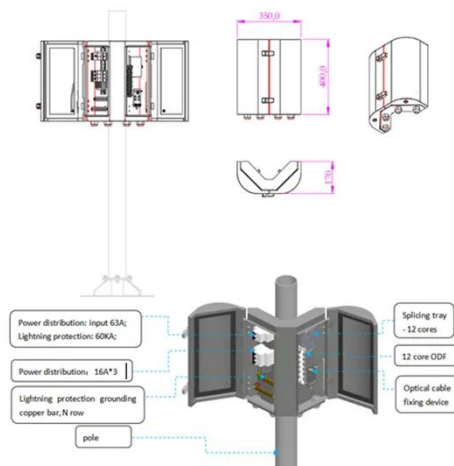

Power Inverters at Tractor Supply Co.

PowerDrive 120 Watt Power Inverter Slim 12V Dc to 110V Ac with Outlet and 2 Usb Ports 0.0 (0) Item # 231205199 Standard Delivery