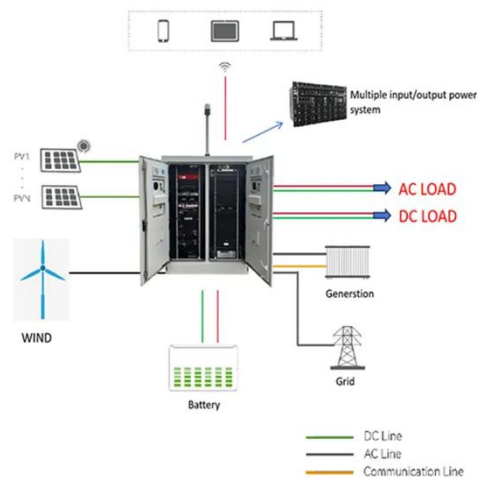

Electrical Switchgear Manufacturer in China

An Electrical switchgear, having switches, fuses, circuit breakers, instrument transformer, surge arresters, auto reclosures and sectionalisers and other protecting devices such as mutual ...