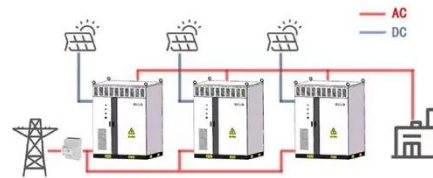

Companion Rover Lithium 40Ah Power Station: Tested

The Companion Rover Lithium 40Ah Power Station belied its diminutive size and packed plenty of power to keep electrical gear charged on the recent Simpson Desert adventure.

WORKING PRINCIPLE