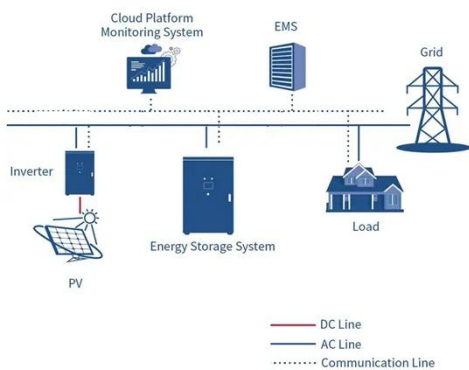

COMPANION ROVER 40AH LITHIUM POWER STATION

The four existing coal-fired units of Shengli Dongying power station, totaling 1,040 MW (Phase I and II), were brought online between 1992 and 2001. The plant is owned by Sinopec .