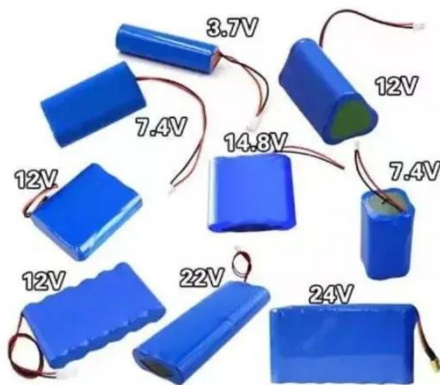

Colin Electric 5G base station power supply

About Colin Electric 5G base station power supply video introduction Our solar industry solutions encompass a wide range of applications from residential rooftop installations to large-scale ...