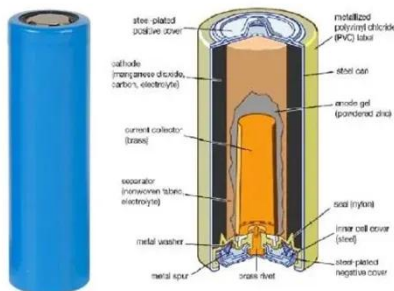

Companion Rover Lithium 40AH Power Station

Find many great new & used options and get the best deals for Companion Rover Lithium 40AH Power Station - 10000071 at the best online prices at eBay! Free shipping for many products!