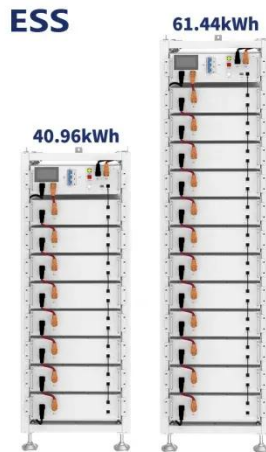

### 2400W Portable Power Station

2400W rated output, ultra-multiple interfaces, perfect coverage of most electricity scenarios. Built-in pure sine wave inverter, low interference, low ...