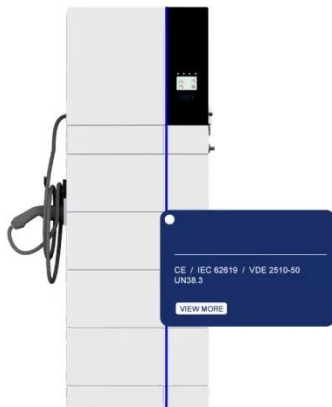

outdoor use. Reliable for emergency, camping, and off-grid. Optional 200W or 400W solar panels.

How to Choose the Most Efficient 2400W Portable Power Station ...

Choosing the best 2400W portable power station for your wholesale and distribution business requires careful evaluation of many factors. By considering your ...

10 Best 2400w portable power station

Portable Power Station 2400W, 1843Wh LiFePO4 Solar Generator UPS Home Battery Backup Power w/4 2400W AC Outlets (4800W Peak), 2 PD100W, 2Hrs Fast Charging ...