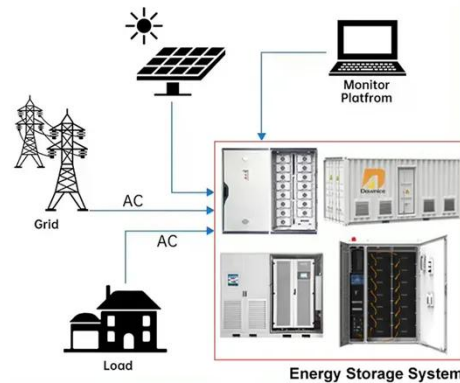

Shanghai's first smart mobile facility for photovoltaic storage

The intelligent charging cabinet. [Photo/thepaper.cn] Shanghai's first intelligent mobile facility for photovoltaic storage and charging became operational on Feb 6 in the city's ...

DISTRIBUTED PV GENERATION + ESS