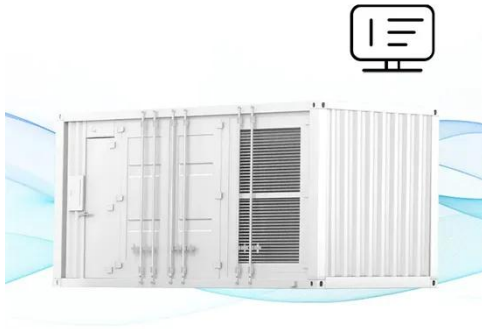

FLEXIBLE SETTING OF MULTIPLE WORKING MODES

Delta Air Lines

Delta Air Lines. Book a trip. Check in, change seats, track your bag, check flight status, and more.