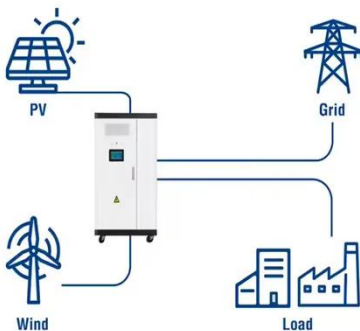

What is a Base Station in ...

What is a Base Station? A base station is a critical component in a telecommunications network. A fixed transceiver that acts as the central ...

Base Stations and Cell Towers: The Pillars of Mobile ...

Key Functions of Base Stations and Cell Towers Signal Transmission and Reception Base stations use antennas mounted on cell towers to send and receive radio ...

What is a Base Station in Telecommunications?

What is a Base Station? A base station is a critical component in a telecommunications network. A fixed transceiver that acts as the central communication hub for one or more wireless mobile ...

Utility-Scale ESS solutions