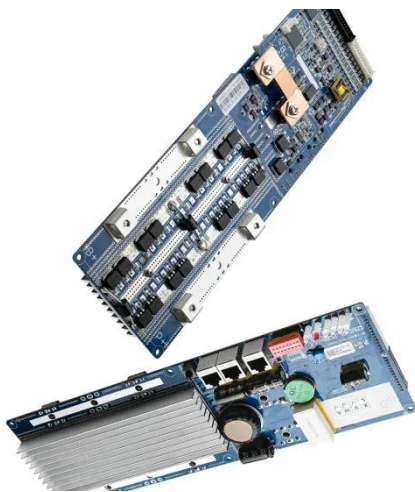

## Overview

---

What is ZTE power distribution cabinet zxdp03 h601?

ZTE Power Distribution Cabinet ZXDP03 H601 collects all the data and uploaded to the monitoring system, in order to achieve real-time monitoring of the power distribution system and the effective management of operation quality with the functions of power distribution, information acquisition, failure alarm indicator, etc.

## Base station power distribution cabinet M2000

---

### 48V/12kW DC SMPS Power Plant

With high efficiency, leading power density, and real-time monitoring and battery management through the M2000 controller, it is an ideal solution for various telecom ...

### 5G Base Station Power Supply with Battery & DC Distribution

5G base station power supply system  
This 5G base station power supply system integrates battery backup, DC power distribution, and advanced control modules to ensure reliable ...