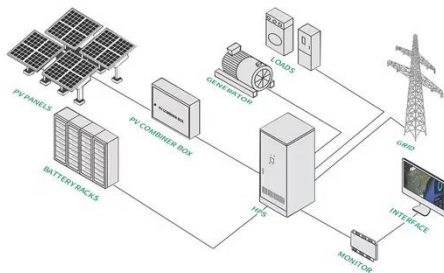

Base station equipment in communication