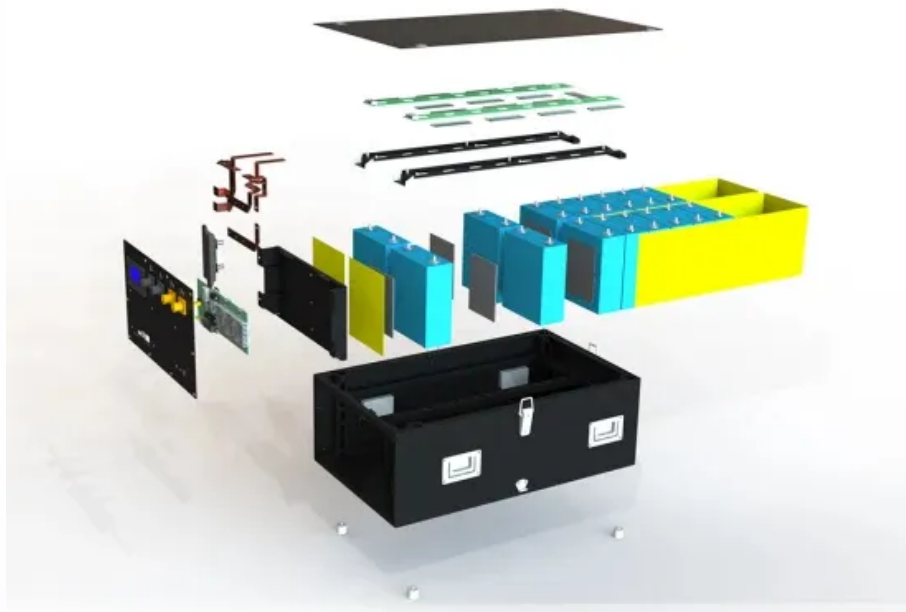

BLINK SOLAR

Australian Communications 5G Base Station