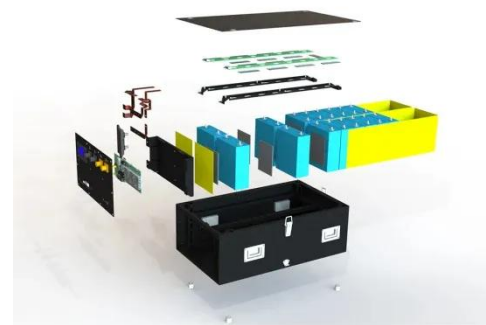

Outdoor Battery Cabinet, HindlePower , HindlePower

EPIC Series Battery Cabinet Battery cabinets for indoor and outdoor applications HindlePower's Battery Cabinet is designed to maximize DC system performance and battery life, saving YOU ...