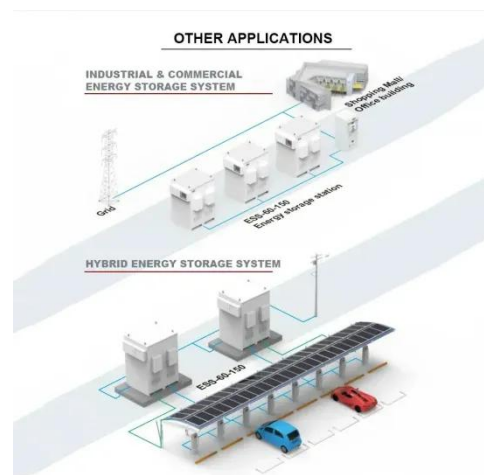

Best 800 Watt Pure Sine Inverter [Updated: August 2025]

Did you know only about 15% of 800W pure sine inverters actually deliver consistent, clean power? I've personally tested several, and the Ampinvt 800W Pure Sine ...