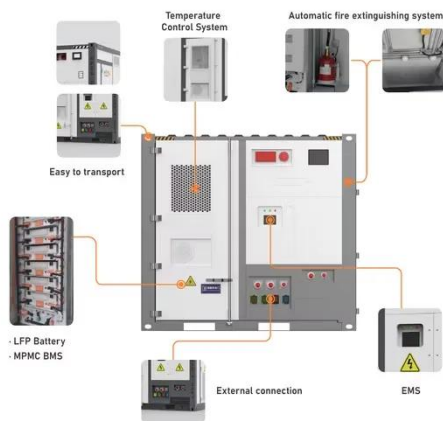

Containerized Type Concrete Batching Plants

The standard plant is delivered in 5 container sized modules, 1X40ft and 4X20ft: Aggregates bunkers and belt ...