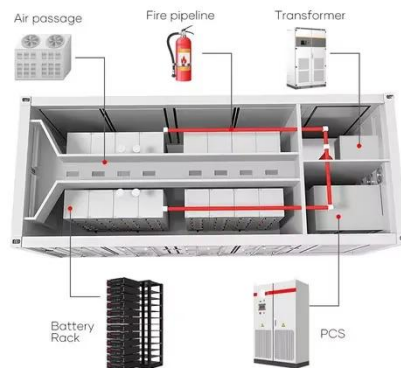

Renogy 600W 12V/24V Monocrystalline Solar Premium Kit w ...

Get the Renogy 600W 12V/24V Monocrystalline Solar Premium Kit w/Rover 60A Charger Controller at Solartown FREE Shipping! Browse our selection of portable power stations ...

600W 12V/24V Monocrystalline Solar Premium Kit , Renogy

A solar panel has to be connected to a charge controller to regulate current, and a battery to store the electrical power. You will need adapter kit cables to wire the solar panel (s) and charge ...