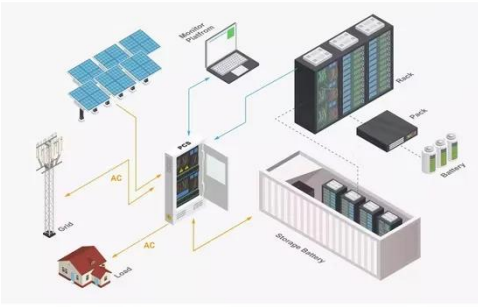

### **Outdoor Integrated Cabinet 5G Communication Power Tower Base Station**

The Outdoor Integrated Cabinet for 5G Communication Power Tower Base Station with Air Conditioner is a versatile outdoor solution. Integrated with equipment protection, power ...

## IP65 IP55 5g Base Station Telecom Equipment ...

IP65 IP55 5g Base Station Telecom Equipment Outdoor Communication Cabinet, Find Details and Price about ...

## 5G Base Station Power Upgrade: Custom Rectifier Module ...

Upgrade 5G base station power in outdoor, indoor, and shared cabinets with custom rectifier module solutions for efficient, scalable, and reliable performance.

## Complete Guide to 5G Base Station Construction , Key Steps, ...

Explore how 5G base stations are built--from site planning and cabinet

installation to power systems and cooling solutions. Learn the essential components, technologies, and ...