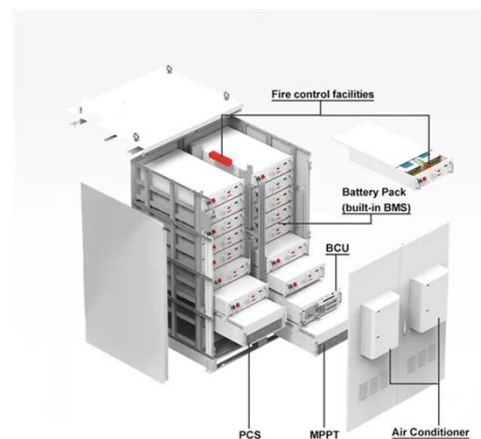

5g Tower Base Station Support Customization Battery Power ...

5g Tower Base Station Support Customization Battery Power Enclosure Outdoor Telecom Cabinet Mts9304A-Ha2001 for Communication, Find Details and Price about Outdoor ...