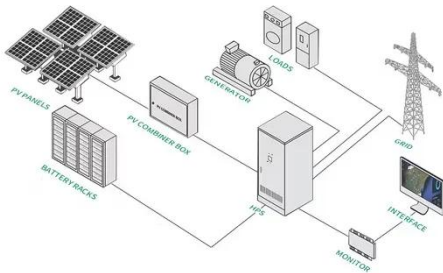

designed to house and operate large-scale battery storage systems. These containers are ...

BESS Container 500KW 2MWH 40FT Energy ...

The Bluesun 40-foot BESS Container is a powerful energy storage solution featuring battery status monitoring, event logging, ...