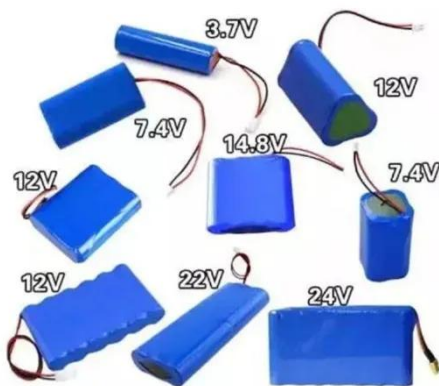

Buy Pure Sine Wave Inverter 48V 2500W

Maxima Pure Sine Wave solar inverter have transformer with high-frequency switching gives better safety on the load side and protects the DC side of ...