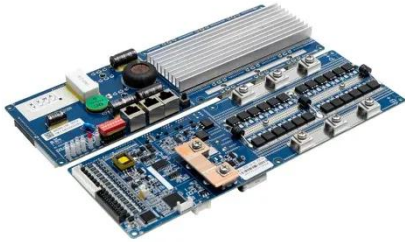

43v inverter power