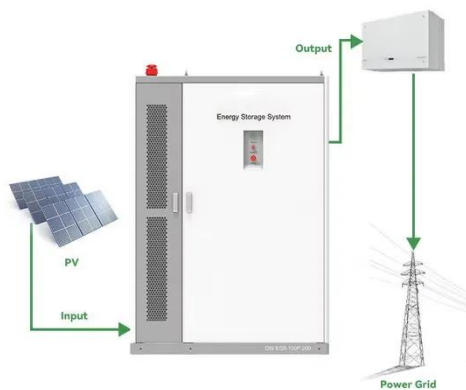

TMB 3000 Watts Power Inverter Modified Sine Wave ...

POWERFUL INVERTER at 3000W continuous power with 6000W peak

power EFFICIENT with an input voltage of DC 12V and 3 outlets at AC 115V, 60Hz
FEATUES 2 USB ports and 1 ...

Amazon : Pure Sine Wave 3000 Watt Inverter

3000 Watt Pure Sine Wave Power Inverter 3000W 12V to 110V 120V AC, 6000W Surge Peak Power for 2 Seconds, UL Fuses, Compatible with Lithium Battery, Car Off-Grid Solar RV Truck ...