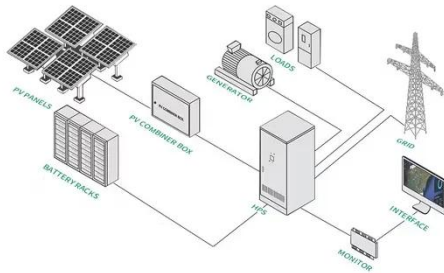

Solar Panel Size & Dimensions Guide 2025

Complete guide to solar panel sizes and dimensions. Compare 60-cell vs 72-cell panels, weights, roof space requirements, and ...

Solar Panel Size Guide , Best Panel Size for Your Roof

Learn how to choose the ideal solar panel size for your home. Get expert tips, standard dimensions, and a size chart to simplify your solar decisions.

Solar panel sizes & dimensions: explained [UK, 2025]

The standard size for residential solar panels is approximately 1m x 2m (about 2m²) and 4cm thick, typically with 60 or 72 cells. Commercial solar panels are usually much ...

Solar Panel Size Guide , Best Panel Size for ...

Learn how to choose the ideal solar panel size for your home. Get expert