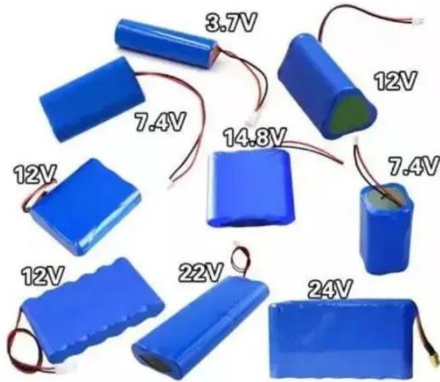

290W solar panel