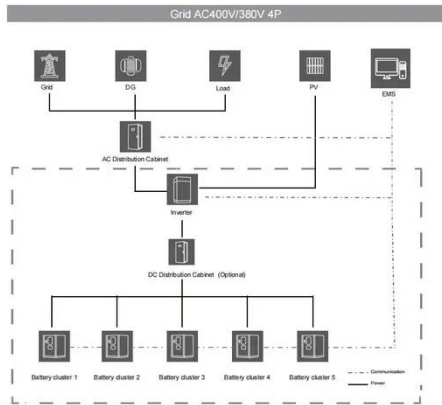

265W solar panel size

SolarWorld Sunmodule solar panel 265 watt mono data ...

SolarWorld Plus-Sorting Plus-Sorting guarantees highest system efficiency. SolarWorld only delivers modules that have greater than or equal to the nameplate rated power.

265Wp Solar Panel

Types of 265W Solar Panels A 265-watt solar panel is a popular mid-range photovoltaic module that balances efficiency, size, and affordability for residential, commercial, and off-grid ...