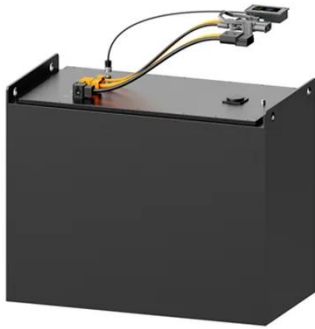

265 Watt Solar Panel: The Smart Investment ...

265 Watt Solar Panel Solar energy has become a mainstream solution for clean power in residential, commercial, and industrial ...