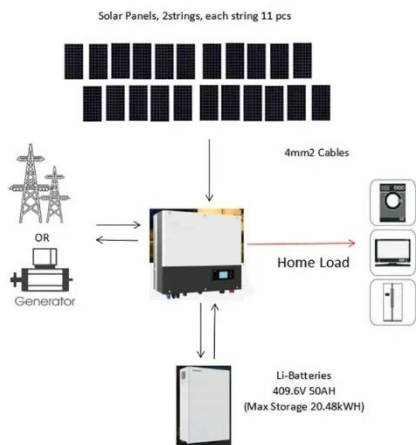

Understanding Smart Inverter Compressors in Refrigerators

Yes, refrigerators equipped with smart inverter compressors typically have a higher initial purchase price compared to those with traditional compressors. However, this higher ...

What Can A 150W Inverter Run? (Explained!)

In this post, you will learn what can a 150W inverter run with some examples. And also why is it not recommended to use it's full capacity.

Can You Really Run A Refrigerator On An Inverter? Here's

In the realm of household appliances, refrigerators hold a pivotal position, ensuring the preservation and freshness of our food. As technology advances, the question arises: "Can ...