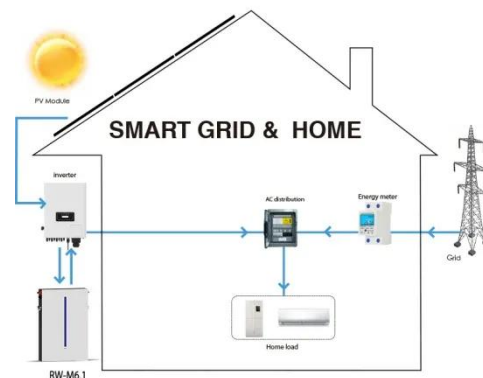

2000W 24V Pure Sine Wave Inverter , Renogy US

A 24V pure sine wave battery inverter is a special type of power conversion device that converts direct current (DC) electrical energy from a 24 volt (V) battery into alternating current (AC) ...