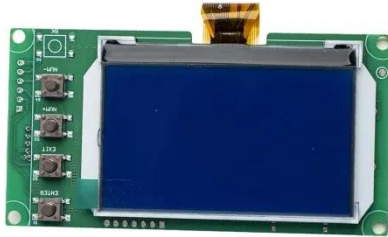

24V inverter 2000 watts