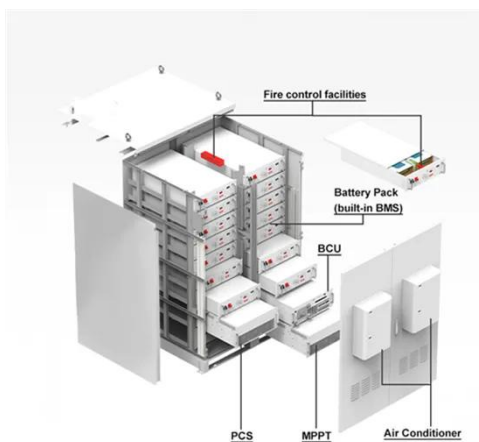

Suoer DC to AC 12V 220V 1000W Pure Sine Wave Inverter

Experience seamless power conversion with Suoer's 12V 220V 1000W pure sine wave inverter for enhanced device compatibility and performance.