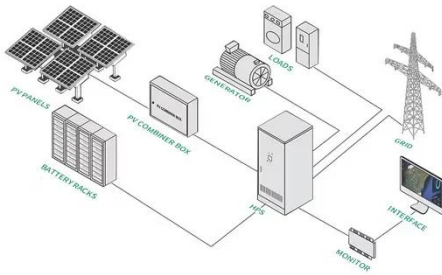

Changi 1000W 12V 24V 48V Dc To Ac 220V ...

OUR FACTORY SPECIALIZE IN DESIGNING AND MANUFACTURING PORTABLE

POWER STATIONS, SOLAR ...

Leaptrend 1000/2000 Watt Power Inverter for Lithium Batteries, DC 12V

Leaptrend 1000/2000 Watt Power Inverter for Lithium ...