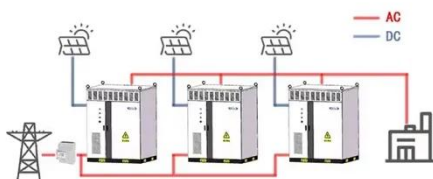

WORKING PRINCIPLE

Heavy Duty 1000W Pure Sine Wave Inverter 12V DC to 220V ...

Meind Power Inverter 12V/24V to 220V provides 1000 Watt continuous DC to AC power, with conversion efficiency up to 90% and low no-load power consumption, providing ...

Changi 1000W 12V 24V 48V Dc To Ac 220V ...

OUR FACTORY SPECIALIZE IN DESIGNING AND MANUFACTURING PORTABLE