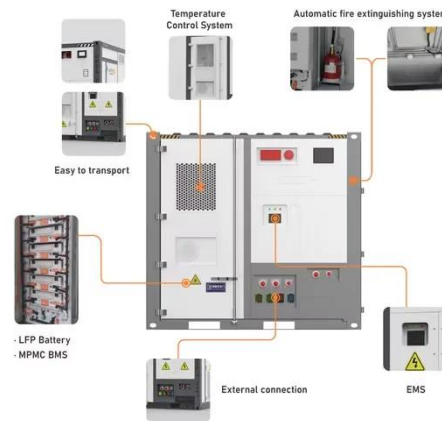

solar panel system? Contact our expert and ...

Kisae SW2420 2000W Sine Wave Inverter 24VDC Input

The Kisae SW2420 Pure Sine Wave Inverter provides 2000W of continuous AC power with a 4000W surge capacity, making it ideal for off-grid solar systems, RVs, trailers, cabins, and ...

Solar SOLPI20000X 2000 Watt Power Inverter

SOLAR Sonic Compression Technology ensures stable power delivery throughout the operating range of the inverter. Delivering 2000 Watts of continuous power and 4000 Watts peak power ...

All-in-One Victron Energy Off-Grid Solar Kit

Ready-to-Use Solar Kit , 2000W High Quality Victron Energies Inverter-Charger