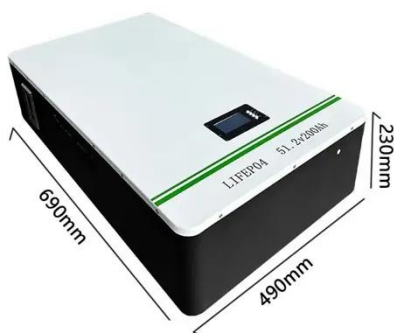

Dual Input Full Automatic Inverter 1500W 12V/24V 48V/60V ...

DC 12V/24V 48V/60V Dual Input 1500W Modified Sine Wave Power Inverter