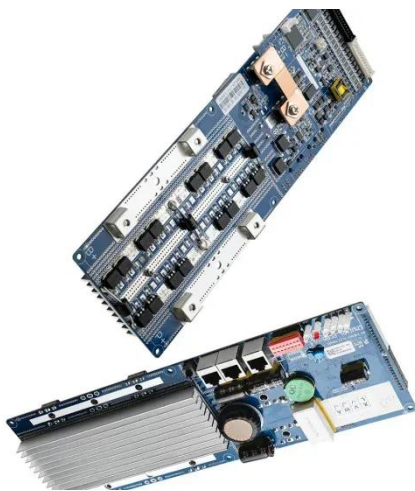

1500 Watt UPS Power Inverter, 12VDC to ...

This pure sine wave UPS inverter is here to meet all your emergency power needs. It has a rated power of 1500W and a peak power of 3000W, with a ...