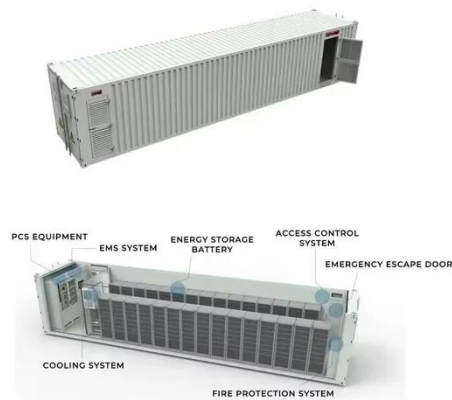

EPOWER 2600W 12V True Sine Wave Inverter With AC ...

The ePOWER 2600W Inverter with AC Transfer & Safety Switch is one in a family of affordable, high quality, professional level inverters by Enerdrive. By using the latest power ...