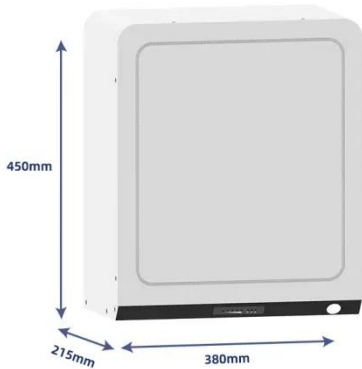

**Pure Sine Wave Inverter
2000W/2600W Power Inverter
Dc ...**

About this item ?Pure Sine Wave?Pure Sine Wave Inverter - Converts 12V/24V DC to AC 110V/220V household wall power with continuous 1000W/1300W output (2000W/2600W ...

Applications

**IT Series TruSine(TM) Inverter
With 12VDC Input & 2600W AC
...**

Industrial Grade IT Series AC Power Inverters operate and protect even the most sensitive equipment in the most extreme conditions Provides 2600W of continuous sine wave power ...

**2600W DC 12V 24V 48V To
AC110V 220V Pure Sine Wave**

2600W 12V to 220V Pure Sine Wave Inverter LED Display High Power Power Inverter Power Voltage Converter Car Inverter Features: * [Pure Sine Wave] Converts 12V DC to AC 220V ...