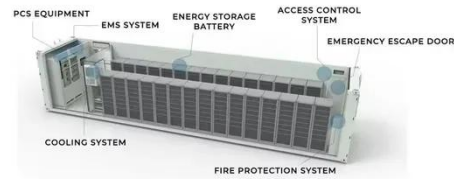

VEVOR Modified Sine Wave Inverter, 5000W, ...

About this item Modified Sine Wave Power Inverter: ...

AIMS Power 1000 Watt Pure Sine Wave ...