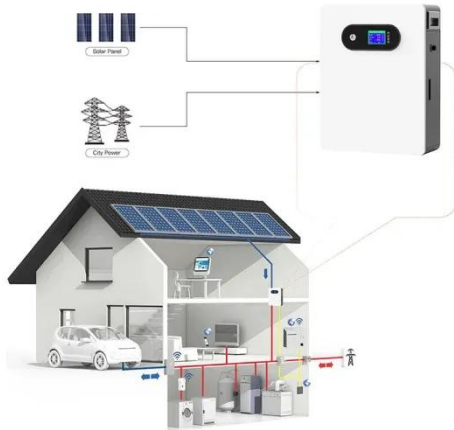

What is a 12 volt inverter used for?

These 12-volt units are generally used in cars or trucks, or smaller backup power systems, so they make an ideal option if you're looking for a portable inverter that you can take on the go. Due to their smaller size and power capabilities, they function well when added to vehicles without a direct power connection like buses or boats.

What is a DC 12V 380V inverter?

Our DC 12V-380V customizable solutions have earned the trust of over 20 major distributors across North America and Europe. Inverters are used in any application where a DC power source must be converted to an AC power source. The most common applications are in battery-powered RVs camping, Post disaster housing power supply, Yacht etc.

12v super large inverter

4000W Pure Sine Wave Solar Power Inverter , DC 12V / 24V

...

The 4000W Pure Sine Wave Power Inverter! Experience Seamless DC 12V 24V to AC 120V 230V Conversion and Power Your Household Appliances, RV, Off Grid Solar ...

Best High Capacity Inverter [Updated: December 2025]

Reliable 3000W Pure Sine Wave Solar Inverter 12V/120V - Best high-capacity inverter for solar systems VEVOR 5000W Modified Sine Wave Inverter, DC 12V to AC 120V - ...