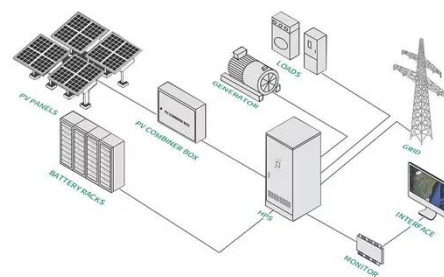

DC 12V to AC 220V

This Module can turn 8V-13V DC battery into a household 220V AC Specifications:
Input:12V DC Output:220V AC
Power:40W Module Size: 4.3 x 3.8 x 2.5cm Note This board is a high ...