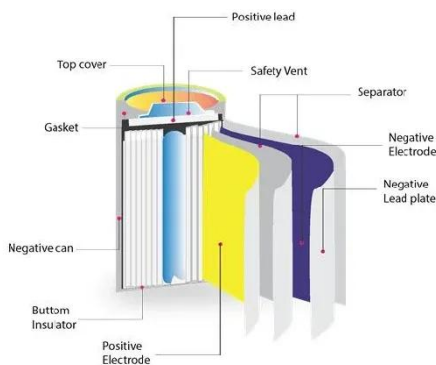

Changi 6000W 12V 24V 48V Dc To Ac 220V hybrid inverter ...

OUR FACTORY SPECIALIZE IN DESIGNING AND MANUFACTURING PORTABLE POWER STATIONS, SOLAR INVERTERS, AND PURE SINE WAVE INVERTERS FOR ...